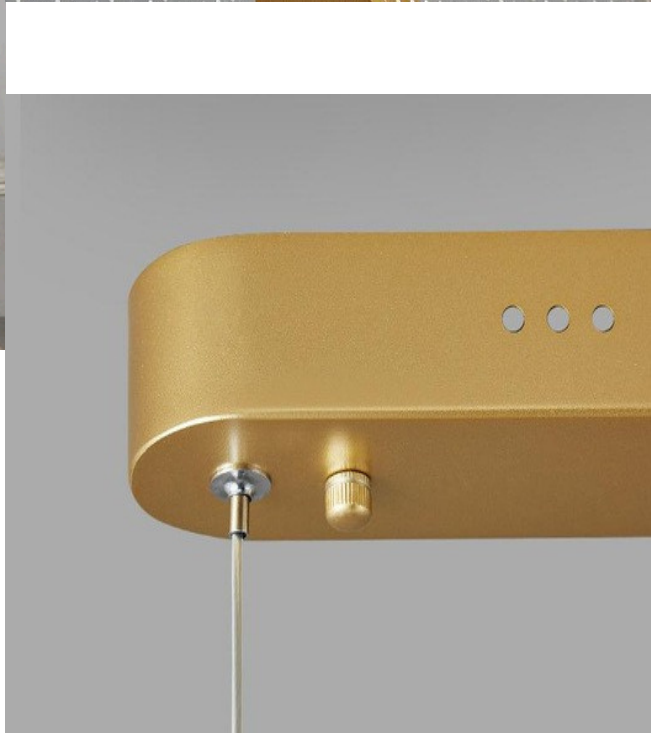

Model	MC-25
Size	L100*W28*H150CM
Material	Aluminum+acrylic
Remarks	Customizable size