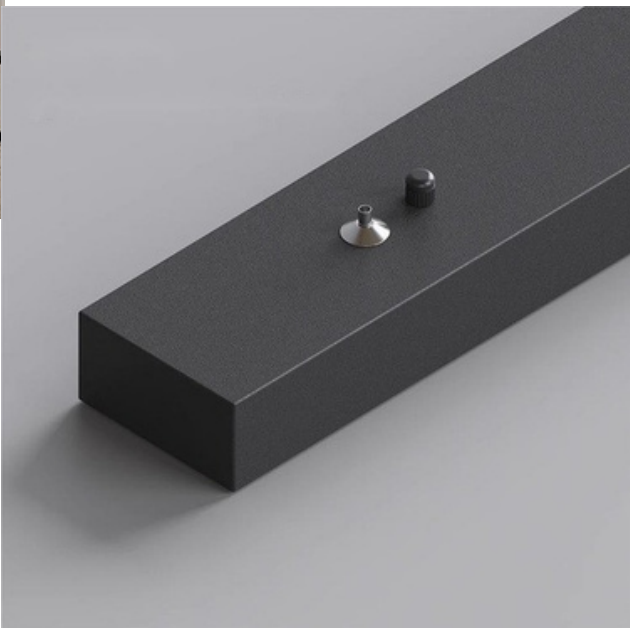

Model	MC-23
Size	L90*W20CM L120*W20CM
Material	Aluminum+Iron+silica gel
Remarks	Customizable size