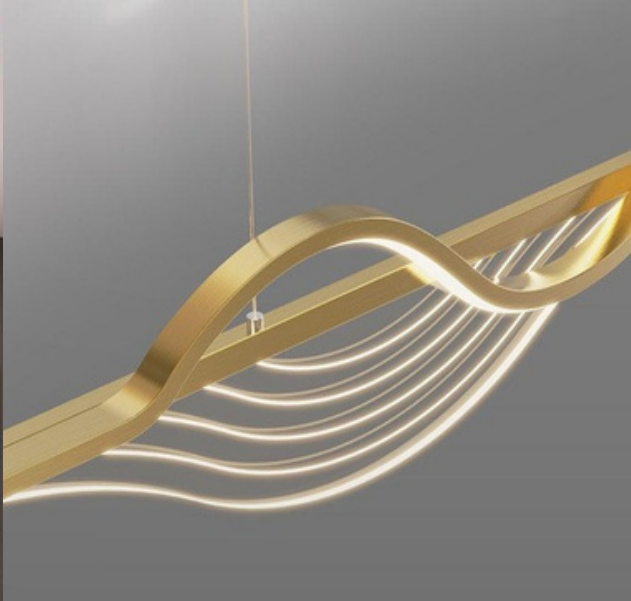

Model	MC-31
Size	L100*H120CM L120*H120CM L140*H120CM
Material	Hardware+glass
Remarks	Customizable size

Model	MC-32
Size	D40+50CM D30+40+50CM D30+50+30+40CM D40+30+50+30+40CM
Material	Iron+acrylic
Remarks	Customizable size

Model	MC-33
Size	L120CM L150CM
Material	Iron+acrylic+Aluminum
Remarks	Customizable size

Model	MC-34
Size	L72*W32*H20CM
Material	Iron+Acrylic
Remarks	Customizable size

Model	MC-35
Size	L120*W10*H50CM
Material	Copper
Remarks	Customizable size

Model	MC-36
Size	L100*W13.5*H120CM
Material	Aluminum+Iron
Remarks	Customizable size

Model	MC-37
Size	L100*H30CM
Material	Iron+crystal+acrylic
Remarks	Customizable size

Model	MC-38
Size	L90*W24*H24CM
Material	Iron+Aluminum
Remarks	Customizable size

Model	MC-39
Size	L80*H14.5CM L100*H18CM
Material	Hardware+silica gel+acrylic
Remarks	Customizable size

Model	MC-40
Size	L90*H24CM L80*H25CM
Material	Aluminum+silica gel+iron
Remarks	Customizable size