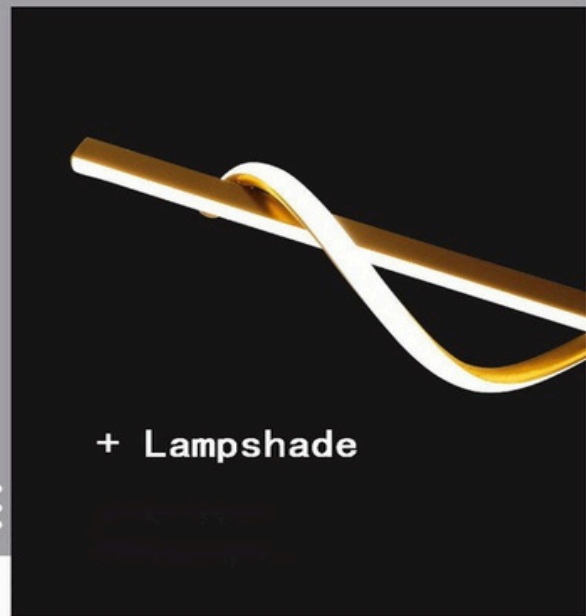

Model

MC-03

Size

L100*W20*H150CM
L120*W20*H150CM

Material

Aluminum+silica gel

Remarks

Customizable size