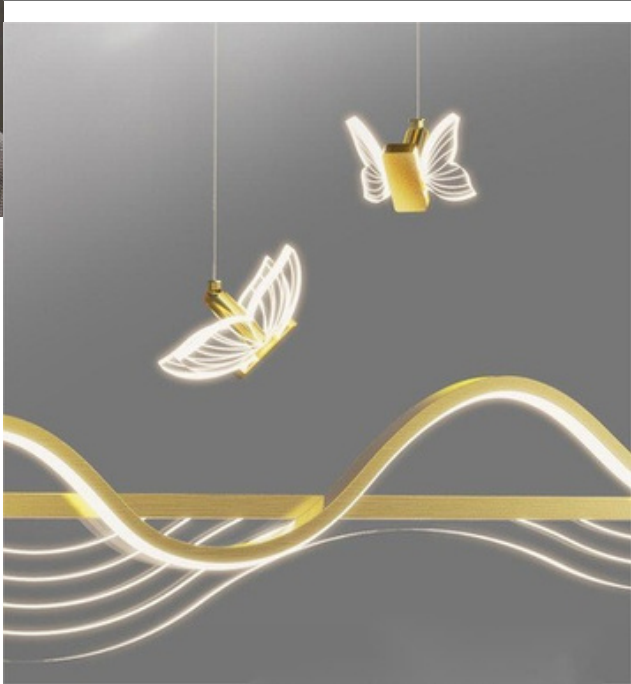

Model	MC-31
Size	L100*H120CM L120*H120CM L140*H120CM
Material	Hardware+glass
Remarks	Customizable size

Model	MC-32
Size	D40+50CM D30+40+50CM D30+50+30+40CM D40+30+50+30+40CM
Material	Iron+acrylic
Remarks	Customizable size

Model	MC-33
Size	L120CM L150CM
Material	Iron+acrylic+Aluminum
Remarks	Customizable size

Model	MC-34
Size	L72*W32*H20CM
Material	Iron+Acrylic
Remarks	Customizable size

Model	MC-35
Size	L120*W10*H50CM
Material	Copper
Remarks	Customizable size

Model	MC-36
Size	L100*W13.5*H120CM
Material	Aluminum+Iron
Remarks	Customizable size

Model	MC-37
Size	L100*H30CM
Material	Iron+crystal+acrylic
Remarks	Customizable size

Model	MC-38
Size	L90*W24*H24CM
Material	Iron+Aluminum
Remarks	Customizable size

Model	MC-39
Size	L80*H14.5CM L100*H18CM
Material	Hardware+silica gel+acrylic
Remarks	Customizable size

Model	MC-40
Size	L90*H24CM L80*H25CM
Material	Aluminum+silica gel+iron
Remarks	Customizable size